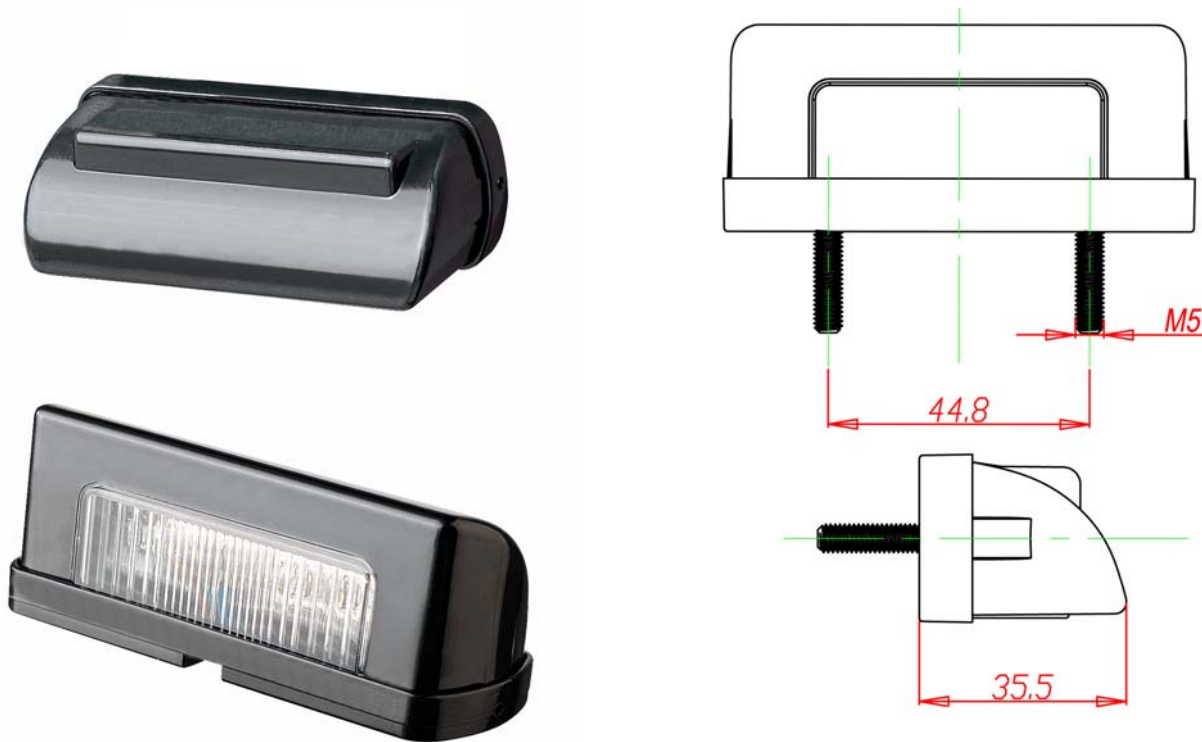

## New Product Release

<b>Part Number</b>	<b>BR35B (Black), EL35B (Black)</b>
<b>Description</b>	<b>Number Plate Lamp</b>
<b>Package Type</b>	<b>Blister Pack &amp; OEM (Bubble Wrapped)</b>
<b>Dimensions</b>	<b>80.8mm (Length) x 35.5mm (Width) x 28.8mm (Height)</b>
<b>Cable Length</b>	<b>300mm</b>
<b>Voltage</b>	<b>10 - 30 Volt</b>
<b>Fittings</b>	<b>Stainless Steel</b>
<b>Lens Material</b>	<b>Polycarbonate</b>
<b>Warranty</b>	<b>5 Years</b>
<b>Barcode</b>	<b>BR35B (9339485003307), EL35B (9339485001877)</b>
<b>Other Features</b>	<b>6 Leds</b>